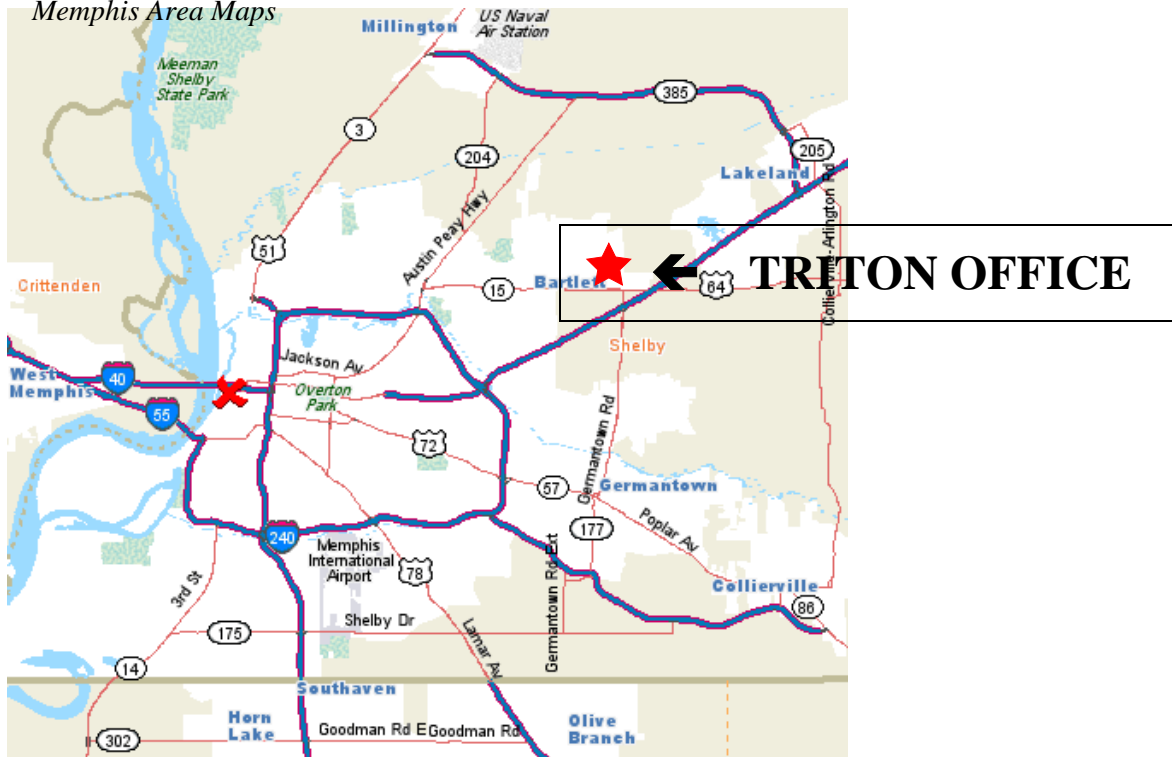

Directions from the Memphis Airport, exit the airport by taking the ramp onto Plough Blvd (left) toward I-240, go 1.8 miles. Take the ramp onto I-240 East toward Nashville, go 11.5 miles. Take Exit #12C onto I-40 East toward Nashville, go 4.7 miles. Take Exit #15B / North Appling Road, go 1.7 miles. After crossing US Hwy 64 East / Stage Road, Appling Road will then turn into Brother Blvd. Take a right onto A.E. Beaty Drive from Brother Blvd. Triton is on the right. (The approximate driving distance from the Memphis Airport to Triton is 22 miles)

Memphis / Bartlett Area Hotels

Wingate Inn*	901-386-1110	2270 N. Germantown Pkwy, Cordova, TN. 38016
Best Western Inn & Suites	901-372-0000	8635 US Highway 64, Bartlett, TN 38133
Hampton Inn and Suites	901-382-2050	2935 N. Germantown Road, Bartlett, TN 38133
Springhill Suites	901-380-9700	2800 New Brunswick Road, Bartlett, TN 38133
Baymont Inn and Suite	901-377-2233	6020 Shelby Oaks Drive, Memphis, TN 38134
AmeriSuites	901-371-0010	7905 Giacosa Place, Memphis, TN. 38133
Suburban Hotel Memphis	901-388-6000	7380 Hwy 64, Bartlett, TN. 38133
Extended Stay Hotel*	901-380-1525	2520 Horizon Lake Dr Memphis, TN. 38133

Enterprise Rental Car* (901) 384-8955 7615 US Hwy 64, Bartlett, TN 38133-3905

**mention Triton to receive a special discount*

Memphis Area Maps

TRITON OFFICE

www.triton.com